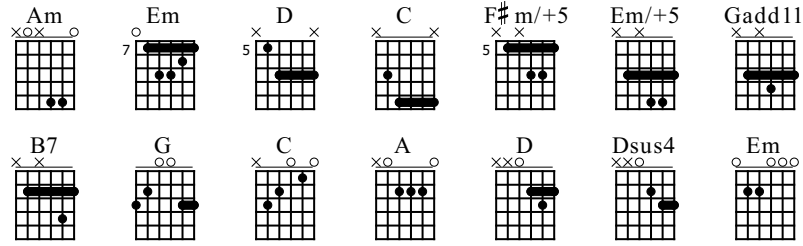

Nothing Else Matters

For Single Guitar Play

Metallica
Metallica

Words & Music by Metallica

Standard tuning

♩ = 74

Tempo = 74

S-Gt