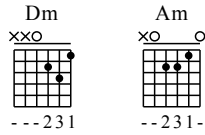

Grenade - F Major

GuitarTAB arranged by Handoyo

Buy full GuitarTab at : www.handoyomia.com

Moderate ♩ = 110

Beginning
Dm

Am

1
let ring

T
A
B