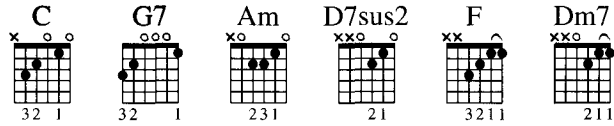

Little Boy Blue

Traditional

Strum Pattern: 7
Pick Pattern: 7
Moderately

C G7 C G7

mf
Lit - tle Boy Blue, come blow on your horn; there's

TAB: 0 1 2 | 0 2 | 0 1 2 | 0 2

C Am D7sus2 G7

sheep in the mea - dow and cows in the corn.

TAB: 0 1 3 | 0 3 1 | 0 3 1 | 3 0 3

C F G7 C

Where is the boy who looks af - ter the sheep? He

TAB: 3 0 1 | 2 2 2 | 1 3 0 | 0 1

F Dm7 G7 C

lies in the hay - stack, fast a - sleep.

TAB: 2 0 1 | 3 1 | 0 3 | 1 0 2