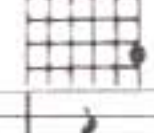

G

I'm in a New York,

I'm in a New York state of

colla voce