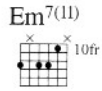

CRY ME A RIVER

Words & Music by Arthur Hamilton.

Soulful swing ♩ = 58

Now you say you're lone - ly

You cried the whole night through, Well, you can cry me a riv - er,

(straight 1/8s) (swung)

 Cry me a riv - er, I cried a riv - er o - ver you... Now you say you're

 sor - ry For be - ing so un - true Well, you can

 cry me a riv - er, Cry me a riv - er, I cried a riv - er o - ver you...

 You drove me, near - ly drove me, out of my head, While you nev - er shed a tear.

C#m7(b5) 8fr F#7 7fr Bm9(maj7) 5fr Bm6 6fr C#m7(b5) 4fr F#7

Re - mem - ber, I re - mem - ber all that you said?

Bmaj7 F#m7 7fr B7 7fr Em9 Em aug5 5fr

Told me love was too pleb - ei - an Told me you were through with me and Now you_ say you

Gmaj7 10fr F#m7(b5) 9fr B7sus4 Em 7fr Em aug5 7fr Em6 5fr Em7 5fr

Guitar solo:

Am11 3fr D9 4fr Gmaj7 3fr F#7(b5) B7 Bm7(b5/11) E7 5fr

D.S. al Coda

A7sus4 5fr A7 5fr Am7 5fr D7 3fr Gmaj7 3fr C#dim7 4fr F#7 7fr