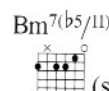

CRY ME A RIVER

Words & Music by Arthur Hamilton.

Soulful swing ♩ = 58

Now you say you're lone - ly

You cried the whole night through, Well, you can cry me a riv - er,

(straight 1/8s) (swung)

 Cry me a riv - er, I cried a riv - er o - ver you... Now you say you're

 sor - ry For be - ing so un - true Well, you can

 cry me a riv - er, Cry me a riv - er, I cried a riv - er o - ver you...

 You drove me, near - ly drove me, out of my head, While you nev - er shed a tear.